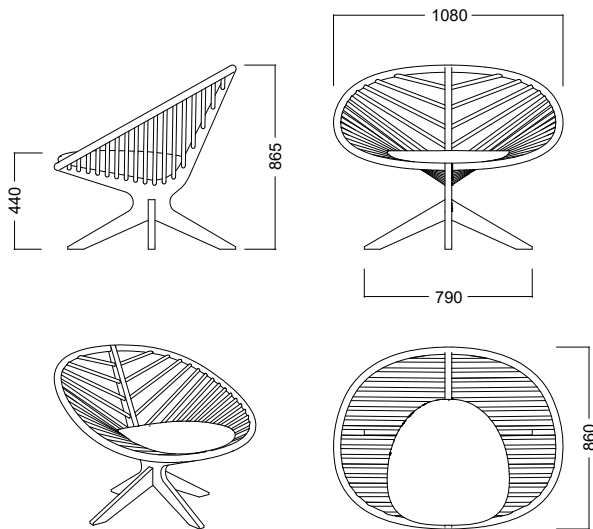

Superstructure

Superstructure lounge chair. Magnificent centerpiece that will add a unique presence to any environment.

Manufactured in oak or ash. Standard finish is clear laquer.

The chair comes with comfortable upholstered seat and 50x50cm pillow for the back rest.

The upholstery is a combination of polyurethane and down. Standard upholstery cover is leather.

Design by Björn Dahlström