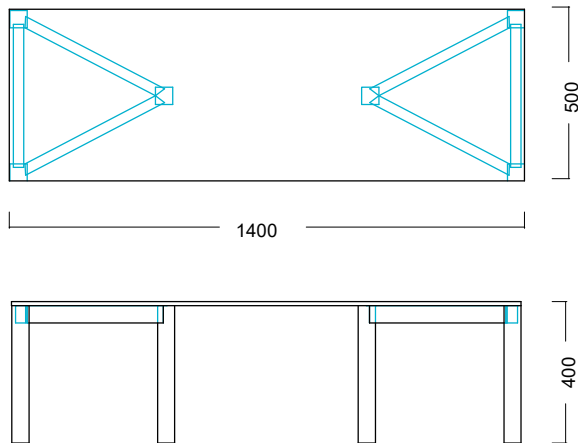

Winwin

The Winwin coffee table is straightforward and transparent but at the same time with a distinct graphic signature. The table top is made from tempered glass and the wood trestles comes in oak, beech, ash or walnut. The characteristic triangular shape of the 3-legged trestles has a decorative effect that is clearly visible through the transparent table top.

Tabletop comes in clear or gray glass.

Design by Björn Dahlström