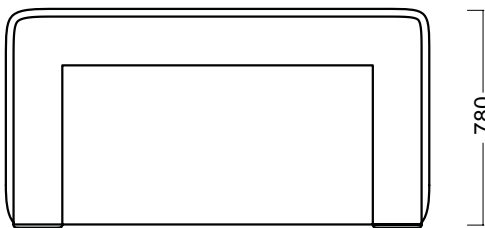

Boxlike 2-seater

The BOXLIKE sofa is a versatile design, perfect for public spaces but equally suited for the home. Comfortable and supportive, with a relatively upright seated position, it's a great looking and stylish sofa with strong graphic lines. BOXLIKE's angular, architectural expression lift a space easily, whether you use a single sofa or combine with a handful as a group.

The sofa is available as a two or three-seater and can be upholstered in a variety of fabrics.

Design by Anna von Schewen