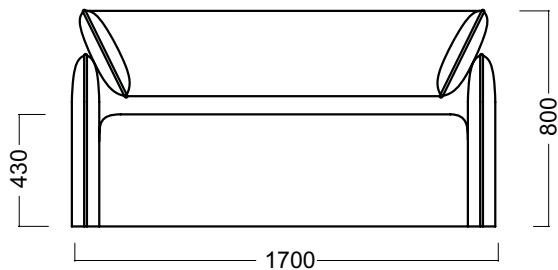

Boxlike 2-seater

The BOXLIKE sofa is a versatile design, perfect for public spaces but equally suited for the home. Comfortable and supportive, with a relatively upright seated position, it's a great looking and stylish sofa with strong graphic lines. BOXLIKE's angular, architectural expression lift a space easily, whether you use a single sofa or combine with a handful as a group.

The sofa is available as a two or three-seater and can be upholstered in a variety of fabrics.

Design by Anna von Schewen