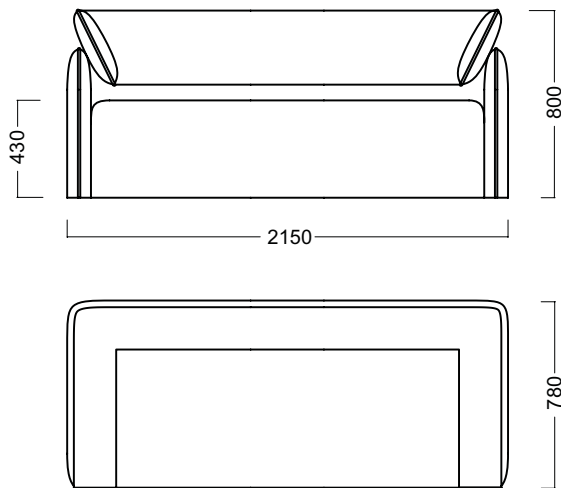

Boxlike 3-seater

The BOXLIKE Sofa is a stylish, easy-on-the-eye design that boasts exceptional comfort. With its relatively upright sitting position, the sofa lends itself to a social setting in contract environments like restaurants, waiting rooms and lounges.

The architectural lines and striking composition also make it a great home sofa and focal point in any interior. BOXLIKE is easy to style and incorporate into a design setting, looking elegant on its own or dynamic in a group. The sofa is also available as a two-seater.