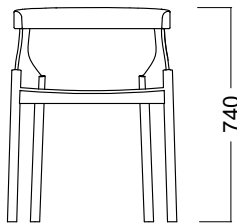

Howdoyou do

Howdoyou do chair is our take on a comfortable all wood armchair. The chair is produced in ash, standard finish is black or white lacquer.

Howdoyou do has a powerful personality, the characteristic side plates connects the sweeping arm/backrest with the leg structure.

The chair can be shipped with upholstered seat. Standard upholstery comes with black leather.

Design by Björn Dahlström