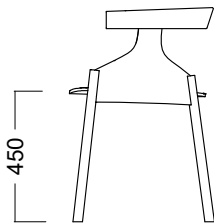

Howdoyou do

Howdoyou do chair is our take on a comfortable all wood armchair. The chair is produced in ash, standard finish is black or white lacquer.

Howdoyou do has a powerful personality, the characteristic side plates connects the sweeping arm/backrest with the leg structure.