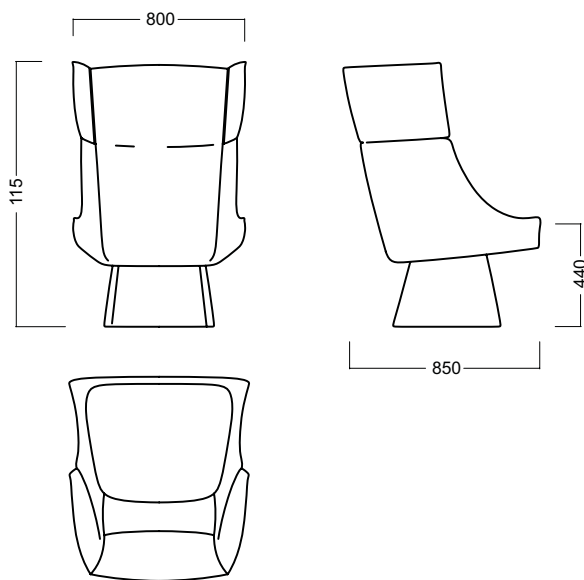

Socialclub

SOCIALCLUB is a lounge chair with a twist. The zippers of the chair let SOCIALCLUBS's upper arms drop playfully giving the chance to be social, or raised so the sitter can feel peaceful and cocooned. When its arms are raised, the chair absorbs ambient background noise. It's this easy social flexibility that makes it a good choice for lobbies, libraries and homes. SOCIALCLUB's base is upholstered in the same fabric as the upper for a seamless elegance.