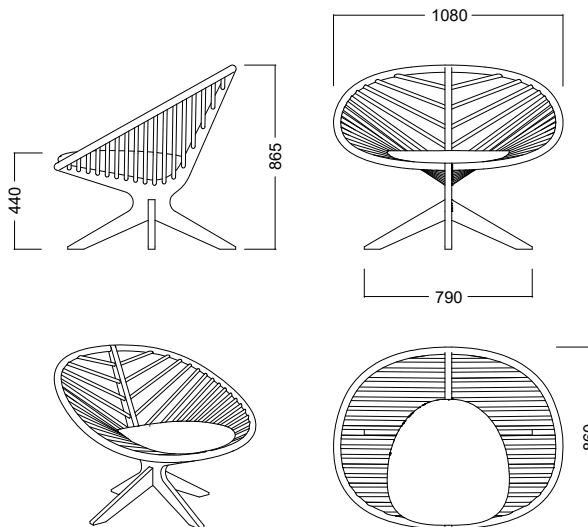

# Superstructure

Superstructure lounge chair. Magnificent centerpiece that will add a unique presence to any environment.

Standard finish is laquered oak or ash

The chair comes with comfortable upholstered seat and 50x50cm pillow for the back rest.

The upholstery is a combination of polyurethane and down. Standard upholstery cover is fabric or leather.

Design by Björn Dahlström