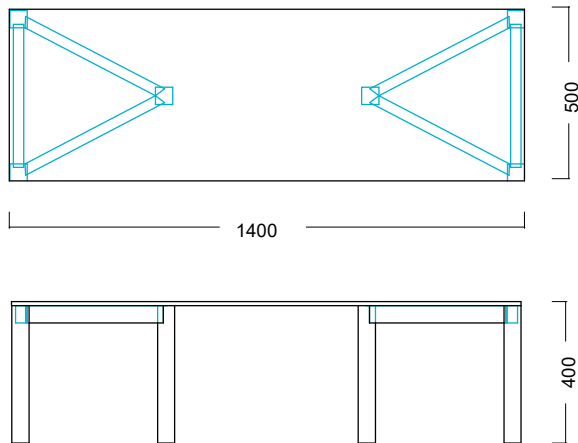

# Winwin

The Winwin coffee table is straightforward and transparent but at the same time with a distinct graphic signature. The table top is made from tempered glass and the wood trestles comes in oak, beech, ash or walnut. The characteristic triangular shape of the 3-legged trestles has a decorative effect that is clearly visible through the transparent table top.

Tabletop comes in clear or gray glass.

Design by Björn Dahlström